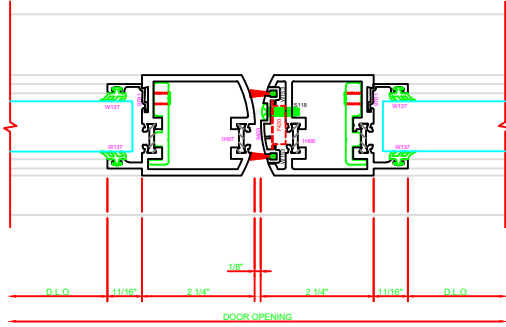

401 MEETING STILES
D202