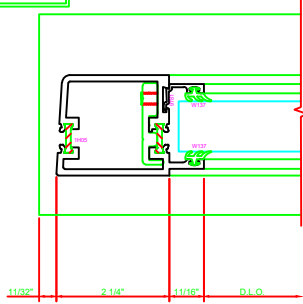

302 STILE
SIA D202 CONTINUOUS HINGE

ERASE NOTE
STILE FOR CUSTOMER SUPPLIED CONTINUOUS HINGE