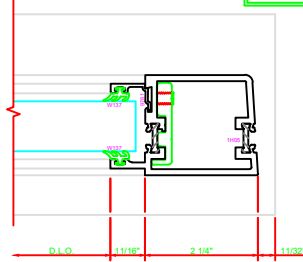

303 STILE
SIA D202 CONTINUOUS HINGE

ERASE NOTE
STILE FOR CUSTOMER SUPPLIED CONTINUOUS HINGE