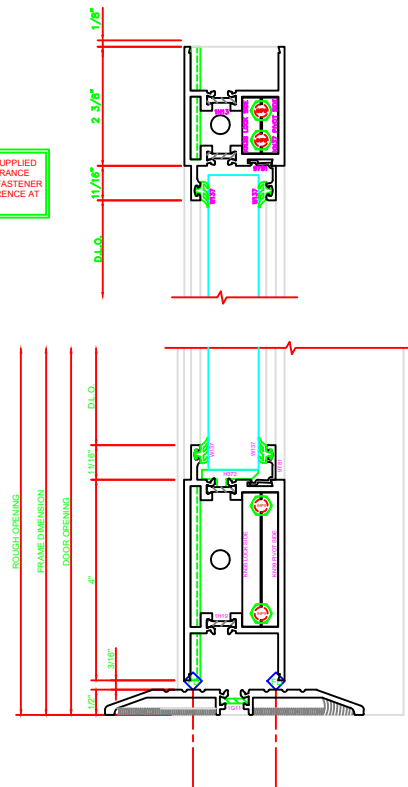

100 TOP RAIL
S/A D202

200 BOTTOM RAIL
SIA D202